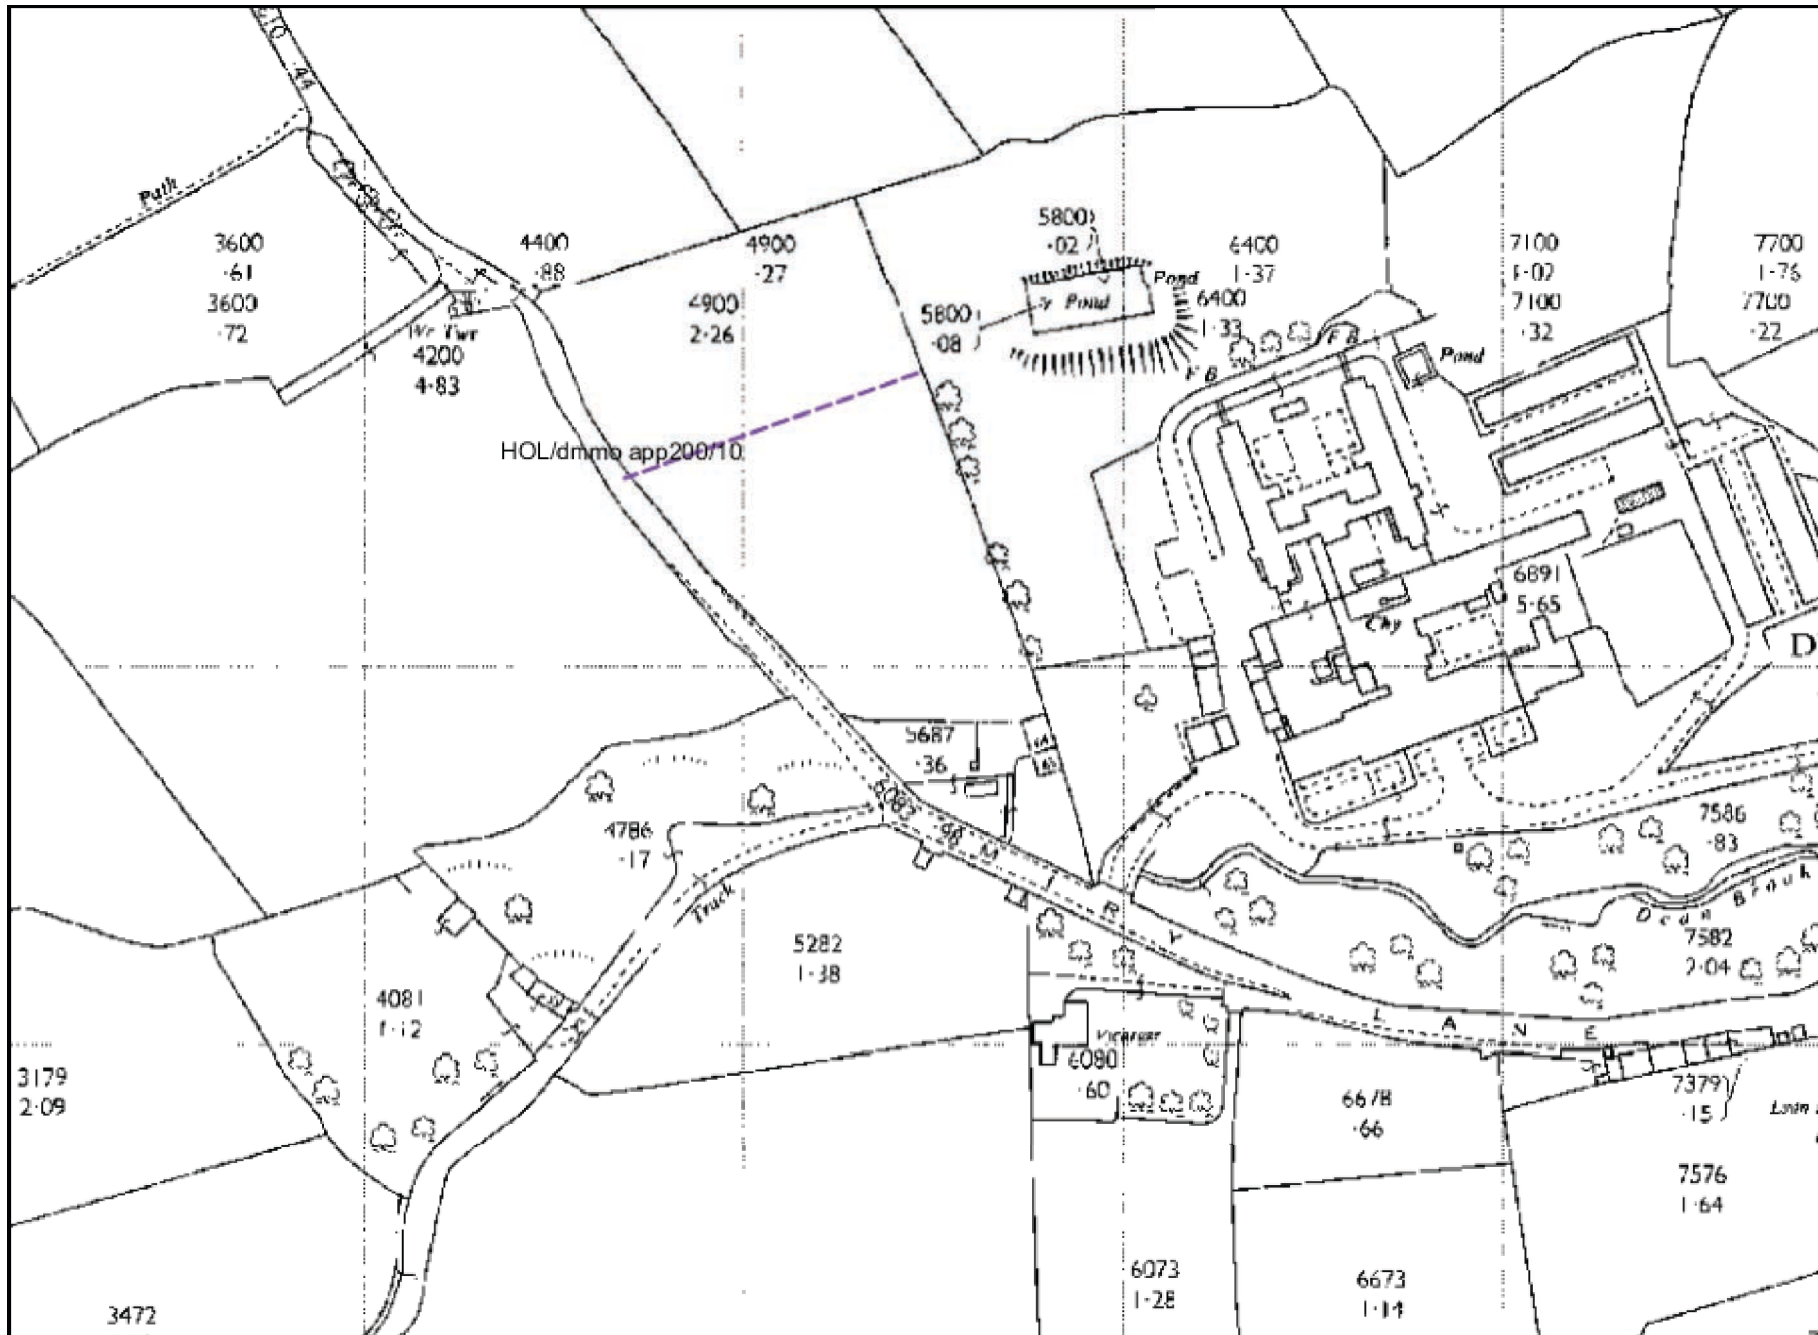

1964 OS

Kompass
Kirklees Mapping Service

Scale = 2000

© Crown Copyright and
database right 2019.
Ordnance Survey
100019241

maps@kirklees.gov.uk

3472